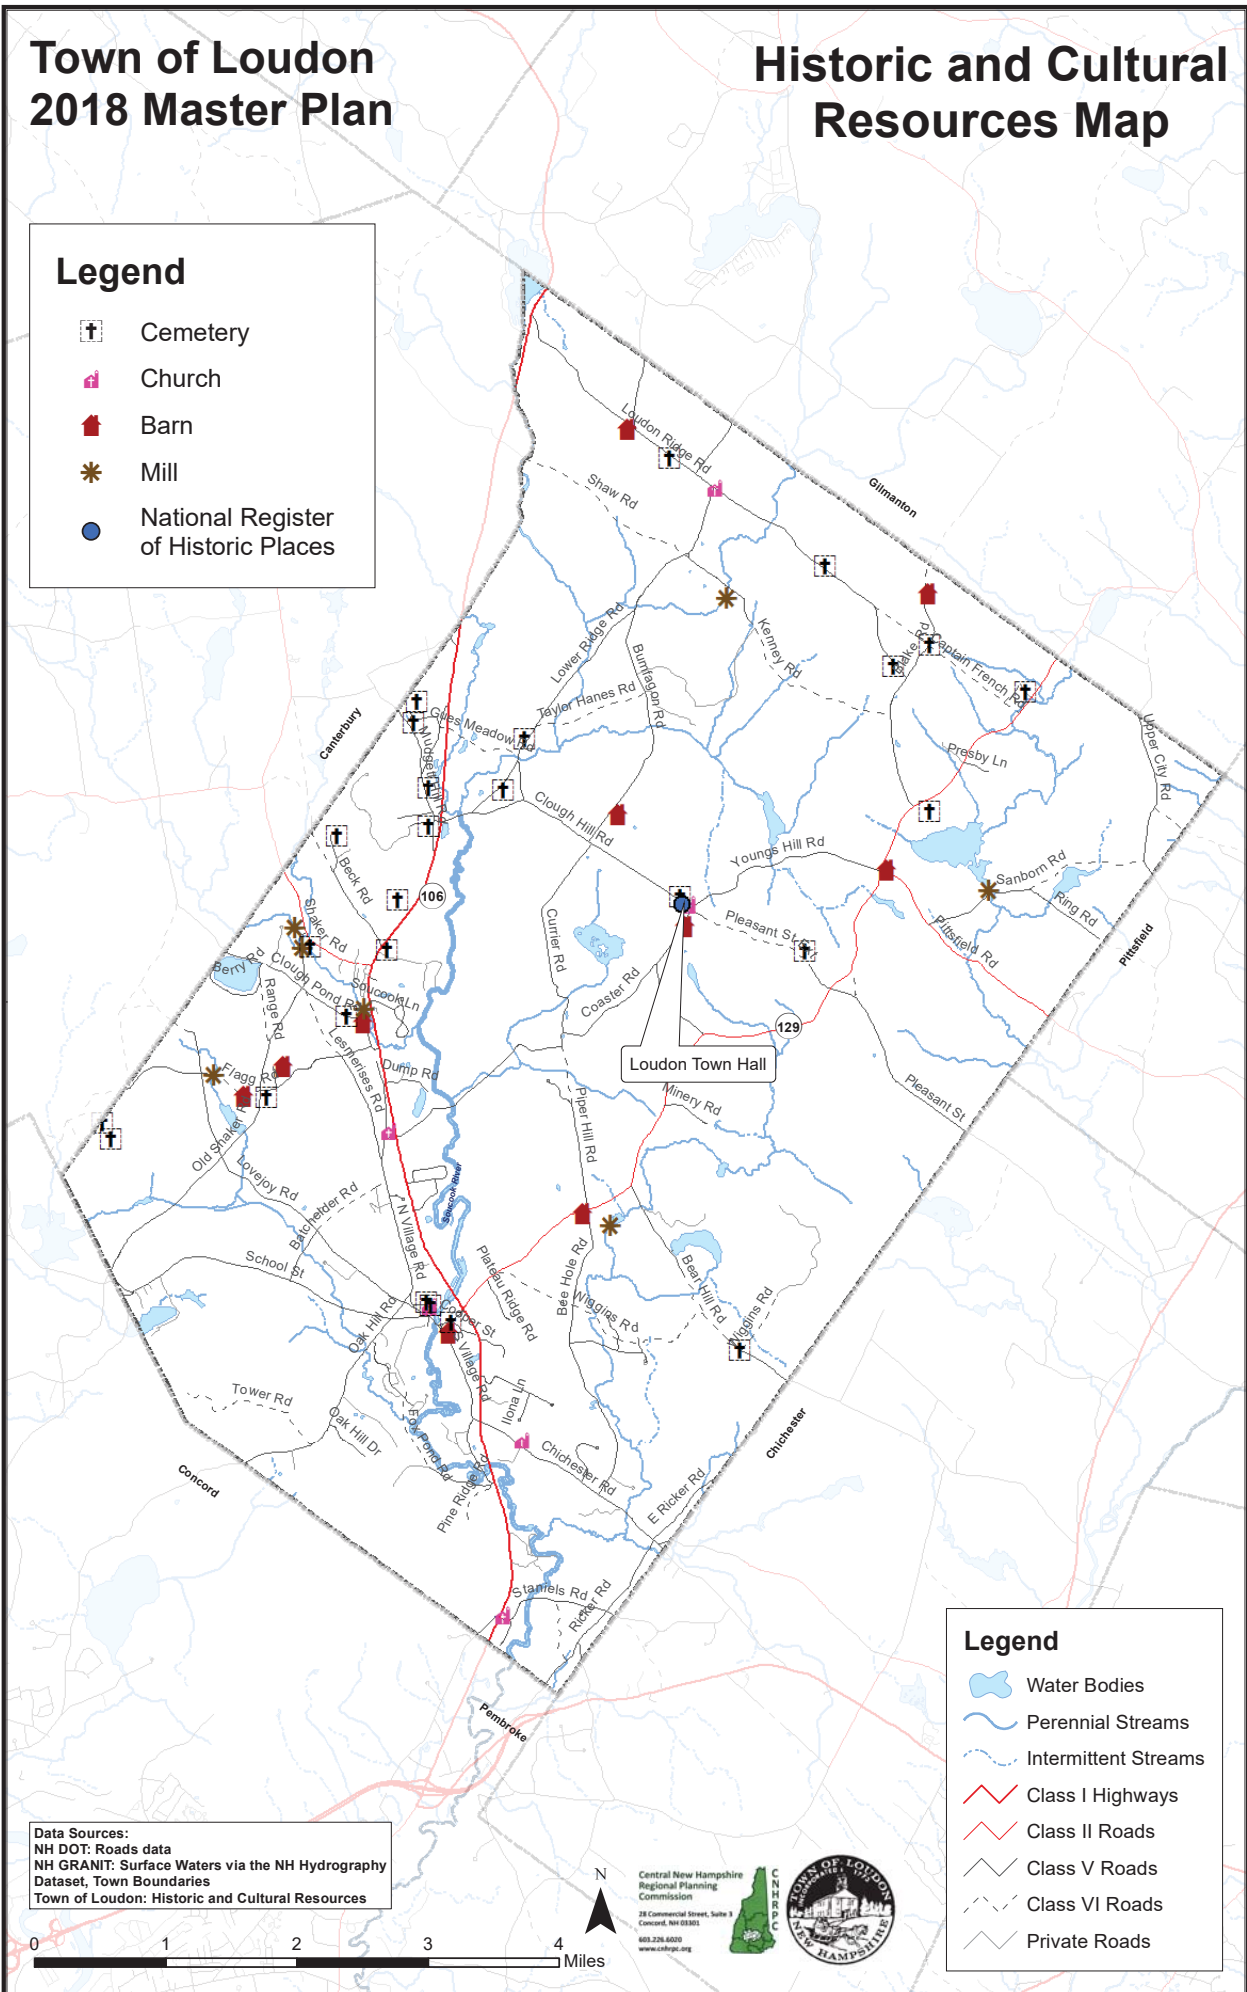

# Town of Loudon 2018 Master Plan

# Historic and Cultural Resources Map

## Legend

-  Cemetery
-  Church
-  Barn
-  Mill
-  National Register of Historic Places

Data Sources:  
 NH DOT: Roads data  
 NH GRANIT: Surface Waters via the NH Hydrography Dataset, Town Boundaries  
 Town of Loudon: Historic and Cultural Resources

## Legend

-  Water Bodies
-  Perennial Streams
-  Intermittent Streams
-  Class I Highways
-  Class II Roads
-  Class V Roads
-  Class VI Roads
-  Private Roads